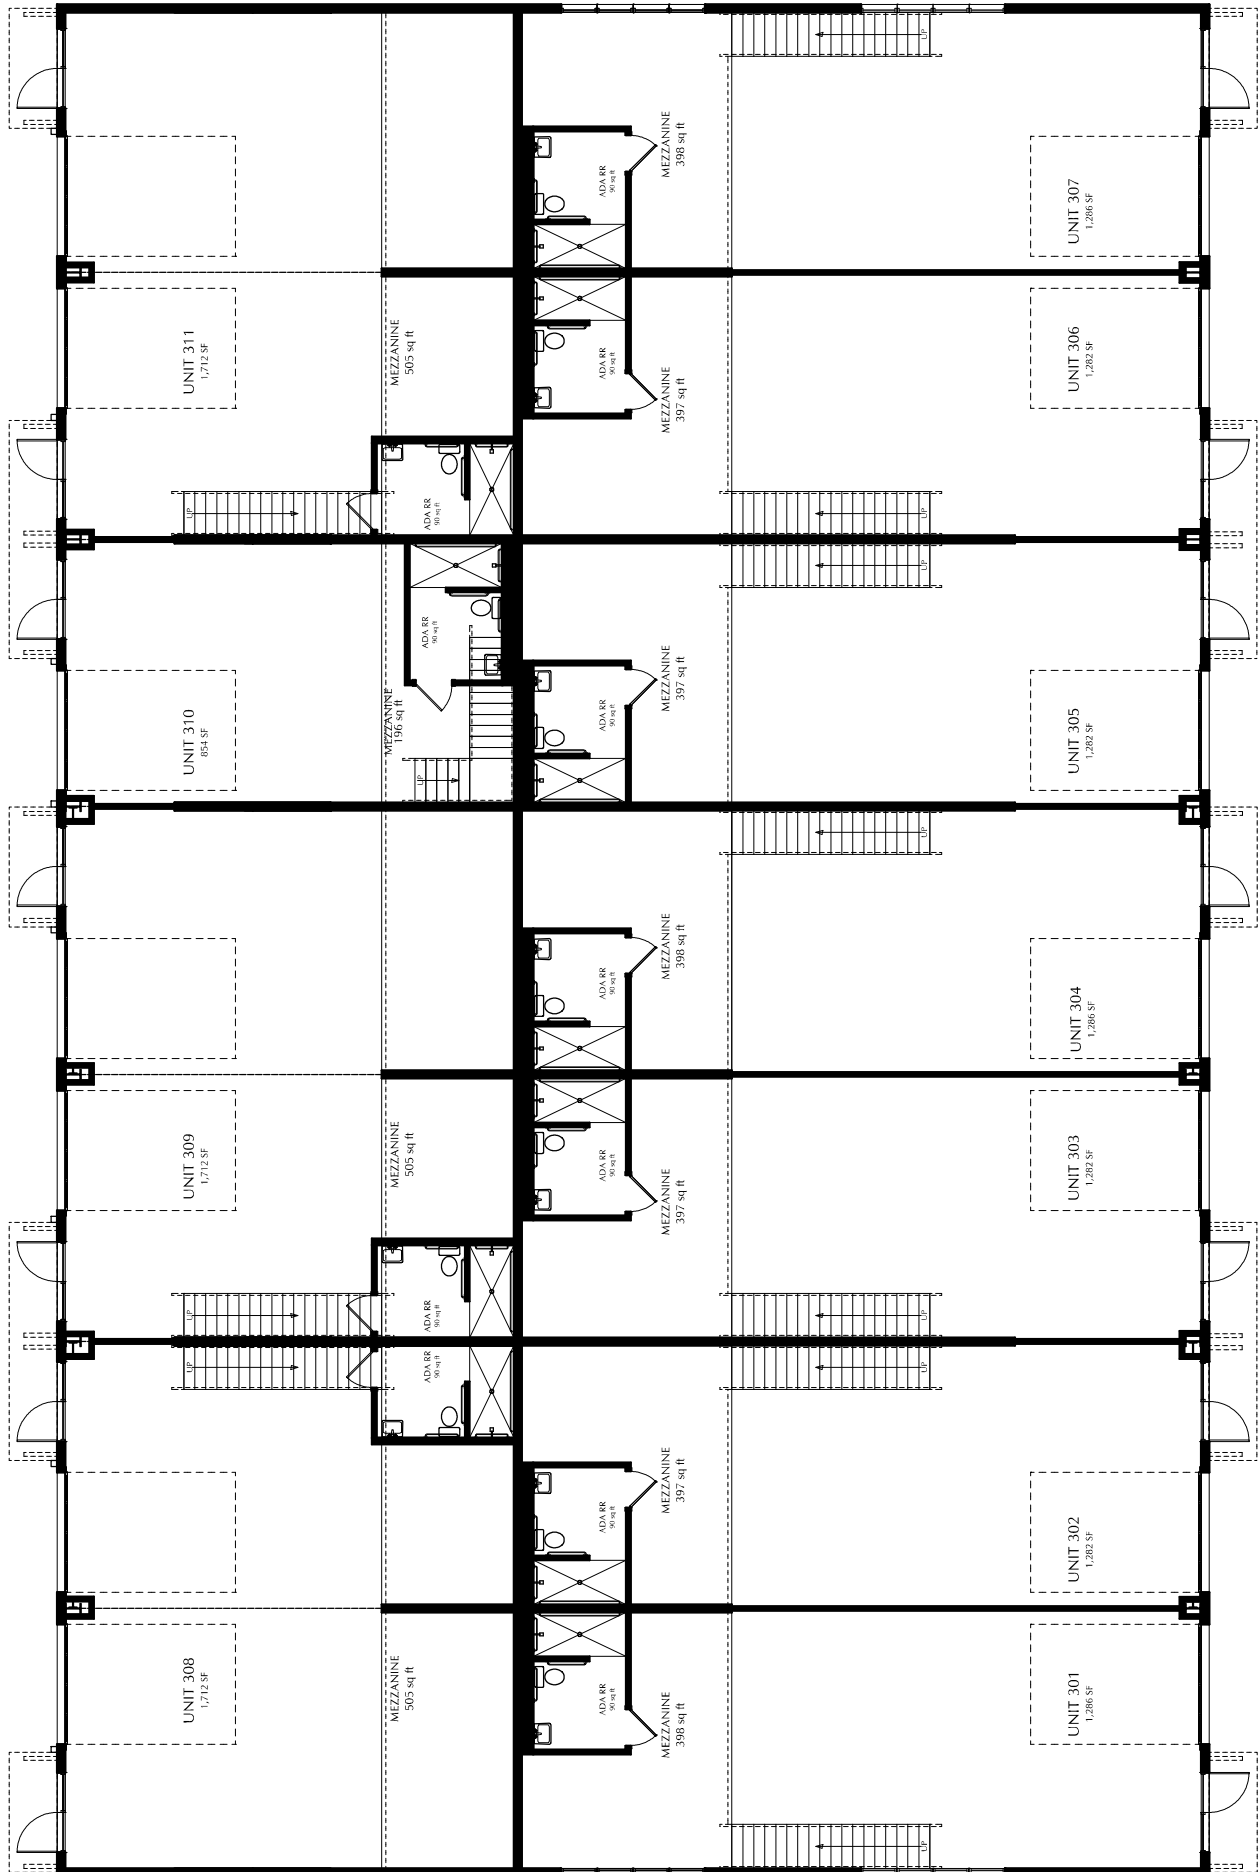

RUNWAY BUSINESS CENTER

BUILDING 300 • OVERALL UNIT KEY

SCALE: 1/16" = 1'-0"